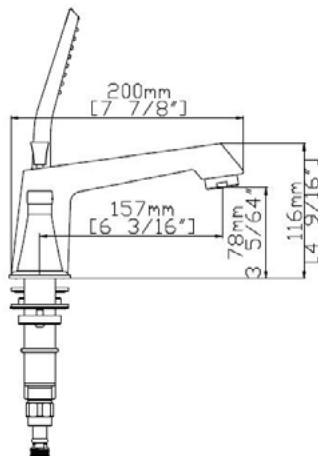

DSF-36BRO01

UPC:

Style:

- Roman Tub Faucet With Hand Shower

Installation Type:

- Four Hole

Features:

- Valve Material: Solid Brass Construction
- Ceramic Cartridge
- Neoperl Aerator
- Includes ABS Hand Shower
- Includes 3pcs. of 304 S.S. Hose, and 1 Hand Shower hose @ 1.5m 304 S.S. (5 hoses total)

Flow Rate:

- Hand Shower Flow Rate: 1.5 gpm Max @ 70 psi
- Valve Flow Rate: 4.5 gpm max @ 80 psi

Certifications:

- cUPC

Warranty:

- Lifetime Limited Warranty

Available Color/Finish

CR - Chrome
BN - Brushed Nickel