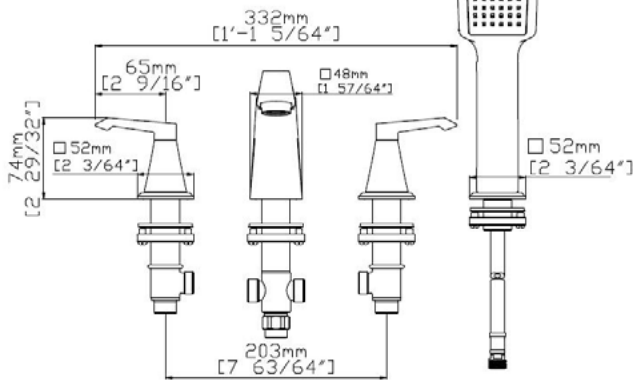

DSF-36BRO01

UPC:

Style:

- Roman Tub Faucet With Hand Shower

Installation Type:

- Four Hole

Features:

- Valve Material: Solid Brass Construction
- Ceramic Cartridge
- Neoperl Aerator
- Includes ABS Hand Shower
- Includes 3pcs. of 304 S.S. Hose, and 1 Hand Shower hose @ 1.5m 304 S.S. (5 hoses total)

Flow Rate:

- Hand Shower Flow Rate: 1.5 gpm Max @ 70 psi
- Valve Flow Rate: 4.5 gpm max @ 80 psi

Certifications:

- cUPC

Warranty:

- Lifetime Limited Warranty

Available Color/Finish

CR - Chrome
BN - Brushed Nickel